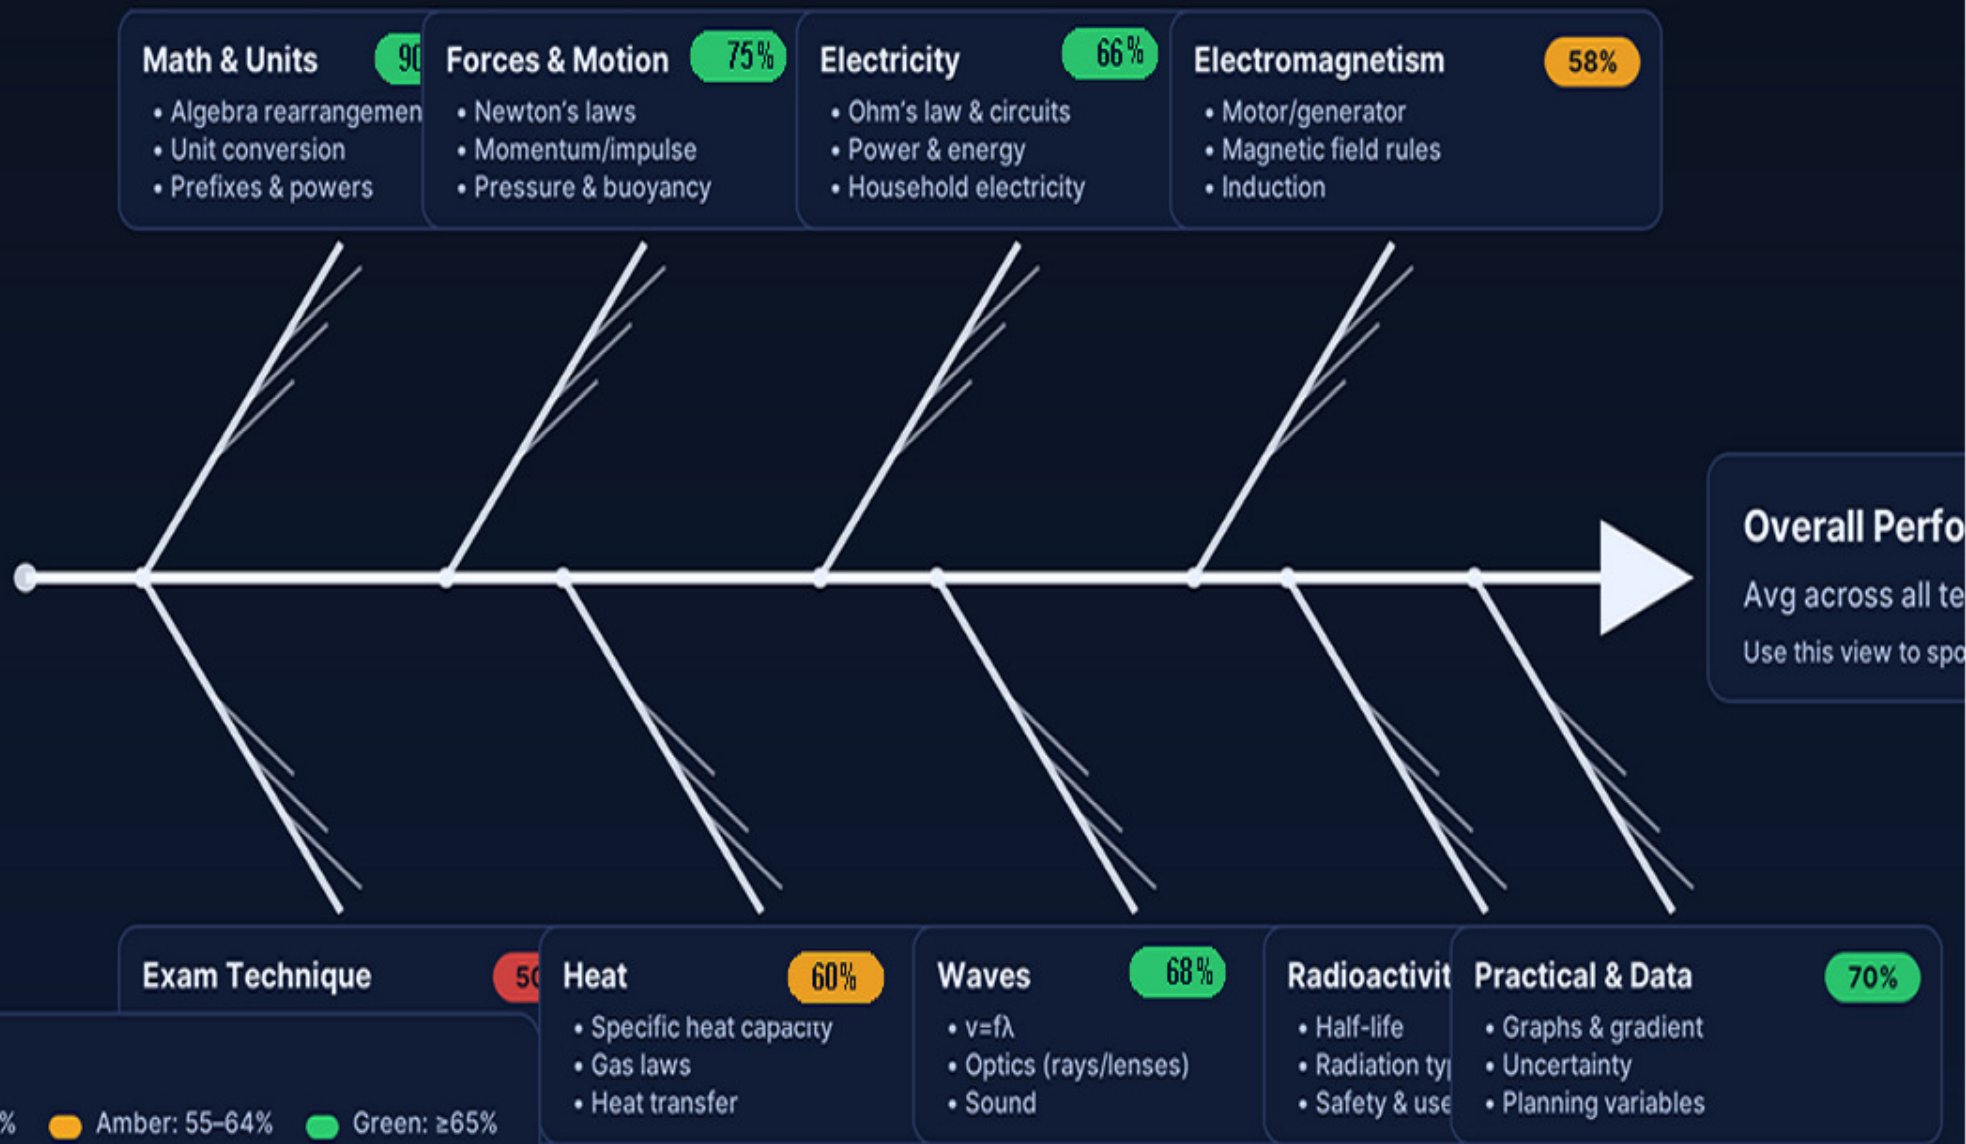

Physics test results - one glance diagnostics

Overall Performance
 Avg across all tests
 Use this view to spot trends

Legend

- Red: <55%
- Amber: 55-64%
- Green: ≥65%

Numbers are aggregated across all tests (sum marks ÷ sum max marks).